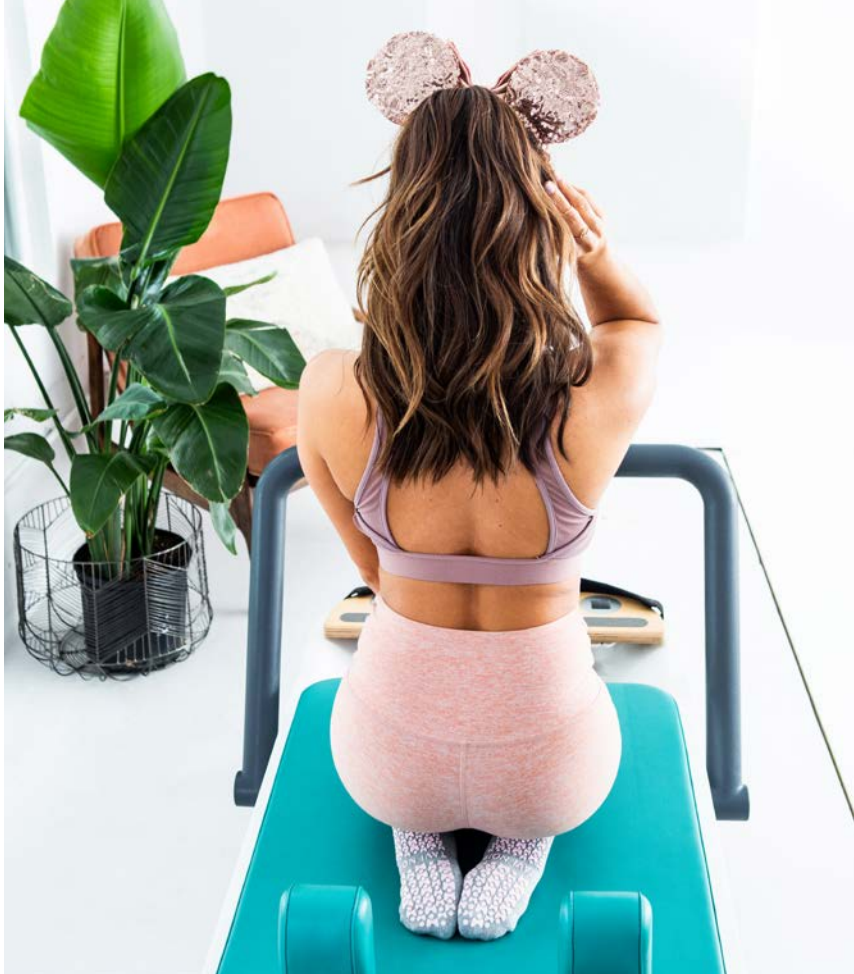

TAVI NOIR.

FALL COLLECTION

Add sparkle to your soles with the wonder of Disney

These grip socks are as fabulous as they are functional and will take you on a walk down memory lane. You're about to fall in love with Mickey Mouse and Minnie Mouse all over again...

Matching Mommy & Me Style