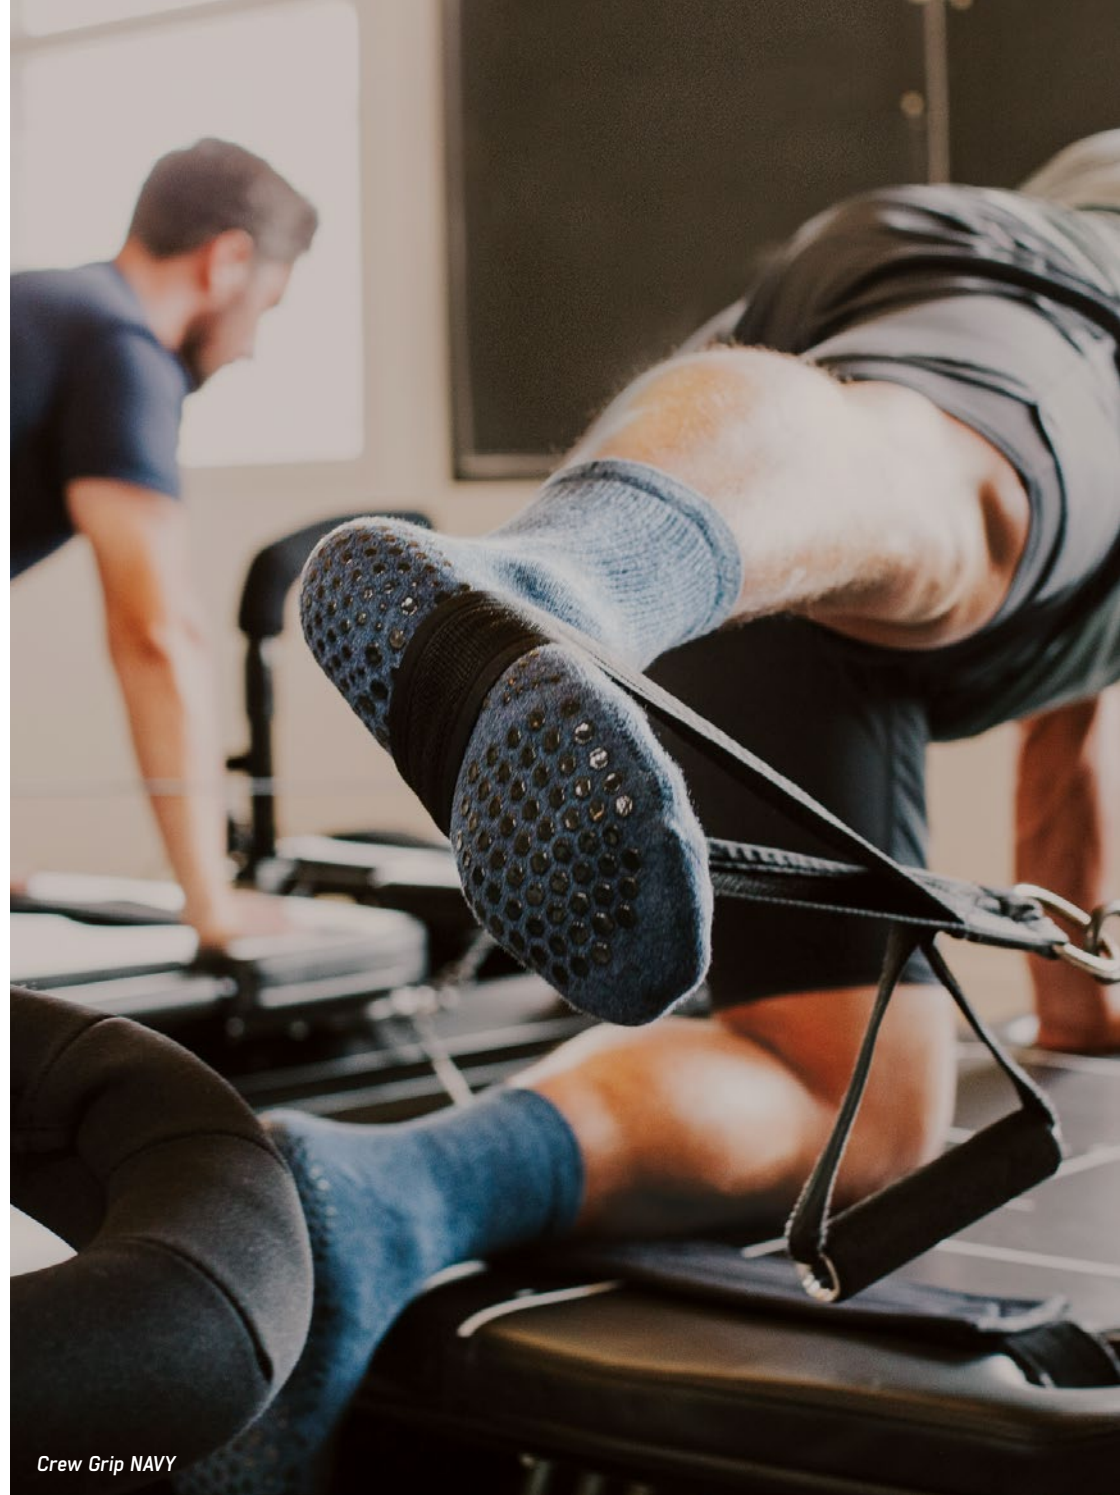

Small - XLarge | Core Collection

NAVY

LOW RISE

Small - XLarge | Core Collection

Crew Grip ELECTRIC

Crew Grip NAVY

SLATE

CREW