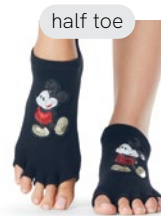

LOW RISE
Classic Mickey
XS: S01924CMI
S: S01925CMI
M: S01926CMI
$12 / $24