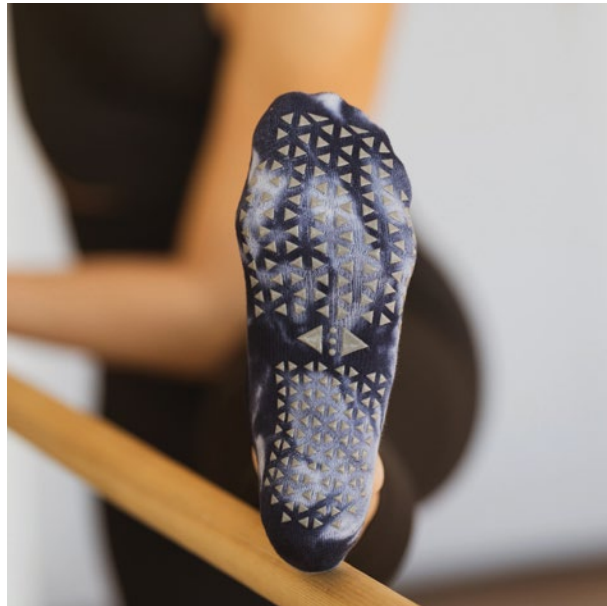

33 THREADS DIFFERENCE

In our quest to be the best, we also want to do our best. That means being thoughtful in how we make our products, and how we treat people and the planet along the way.

This is how we make change happen...