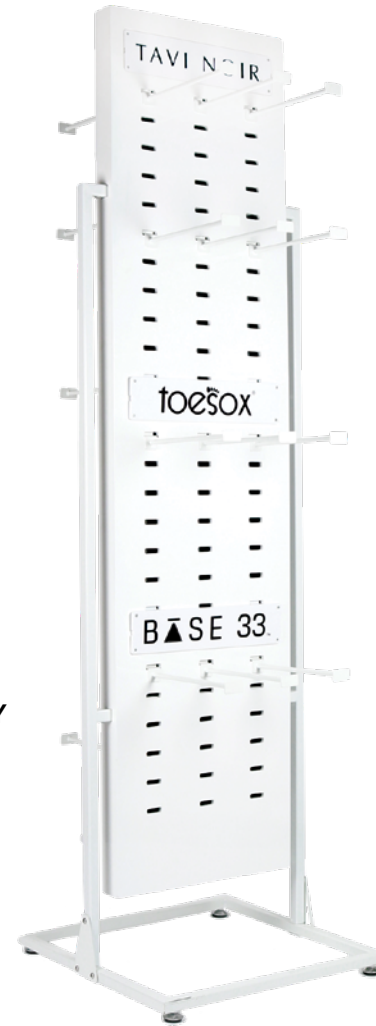

TINY ★ SOLES™

Kid's Size Chart

	SMALL AGES 2-4	MEDIUM AGES 4-6
US SHOE SIZE	7 - 9.5	10 - 13.5
UK SHOE SIZE	6.5 - 9	9.5 - 13
EU SHOE SIZE	23 - 26	27 - 31

RETAIL SUPPORT

CUSTOMIZABLE BRANDED TWO TIER COUNTERTOP DISPLAY

- Rotates for easy access
- Slim, beautiful design with space saving in mind.
- 25" H X 12" X 10" base.
- Rack holds up to 64 socks.

Customize displays with branded magnets:

CUSTOMIZABLE BRANDED SINGLE TIER COUNTERTOP DISPLAY

- Rotates for easy access.
- Slim, beautiful design with space saving in mind.
- 16" H X 12" X 10" base.
- Rack holds up to 32 socks.

Customize displays with branded magnets:

CUSTOMIZABLE BRANDED FLOOR DISPLAY