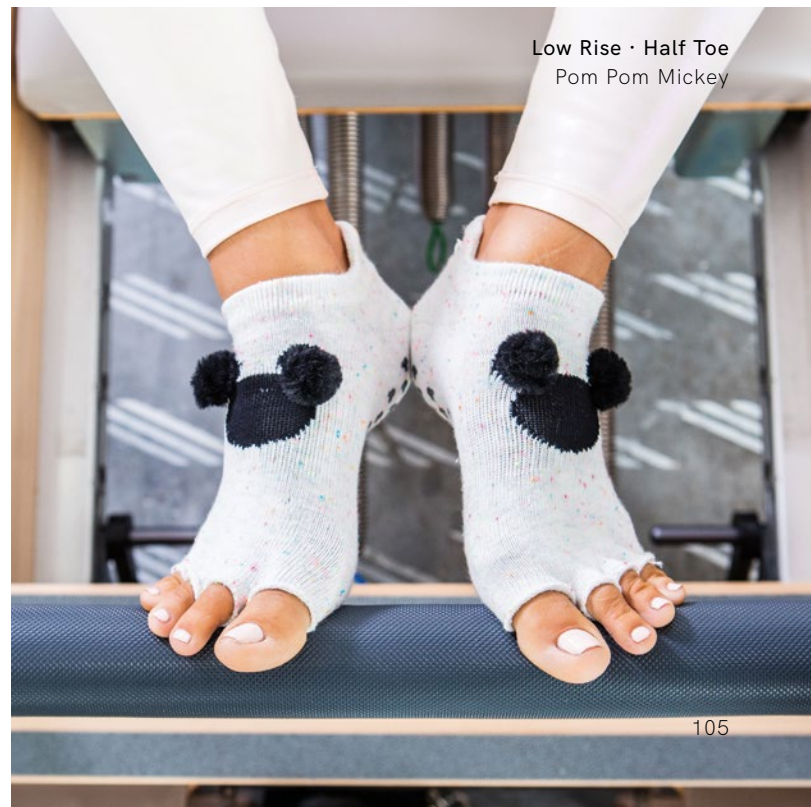

Low Rise · Half Toe
Pom Pom Mickey

Disney
PRINCESS
toesox®

Go On — Be a Princess Today!

We know you don't need a prince to save you from the doldrums, but we think you're going to tip your tiara to our new Disney Princess Collection. With a nod to our fairer heroines, these socks will serve as a reminder that a fighting spirit can come in flowery dresses and mermaid tails.