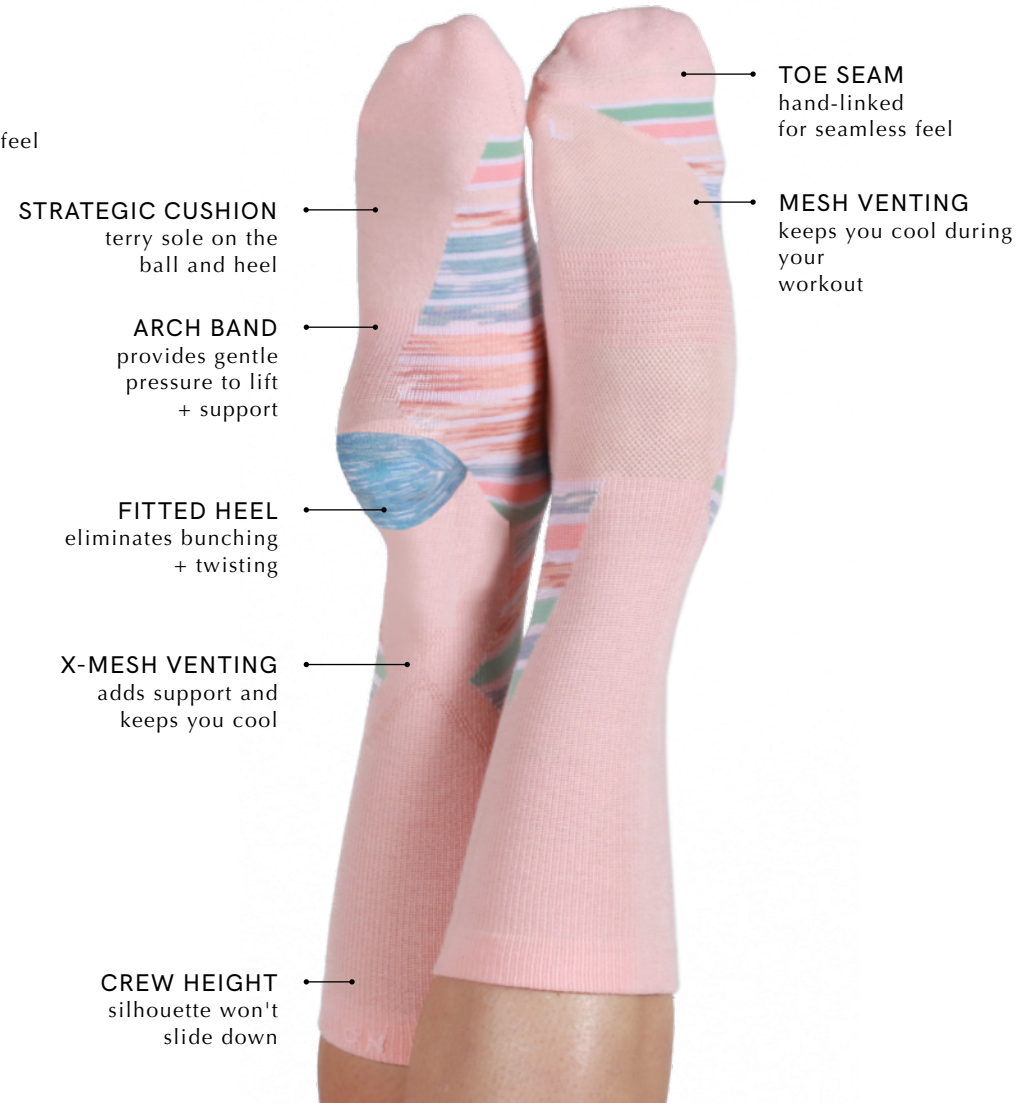

AVERY

The no show sock you'll want to show, the boldly striped Avery is all about keeping things cool.

CHASE

Lean and light, at crew height with strategic cushion just where you need it.

PARKER

For the minimalist. Lean & light. Performance thin feel.