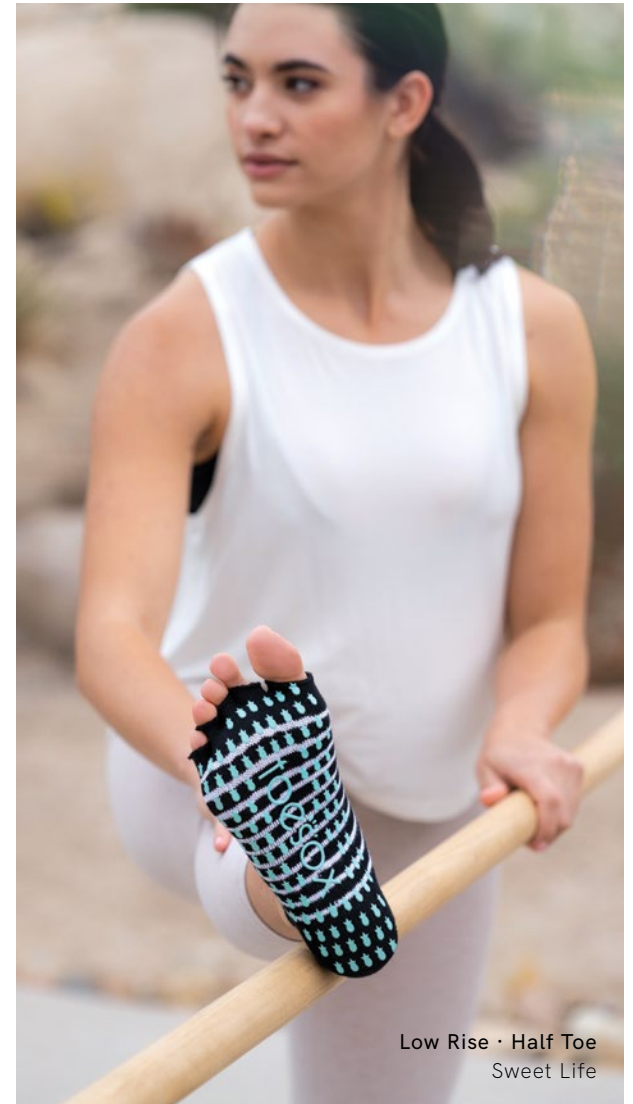

Low Rise · Half Toe
Sweet Life

Low Rise · Half Toe
Sweet Life

SUMMER COLLECTION

Life is sweet, and so is this fresh, vibrant collection that welcomes summer with an uplifting, neon smile.